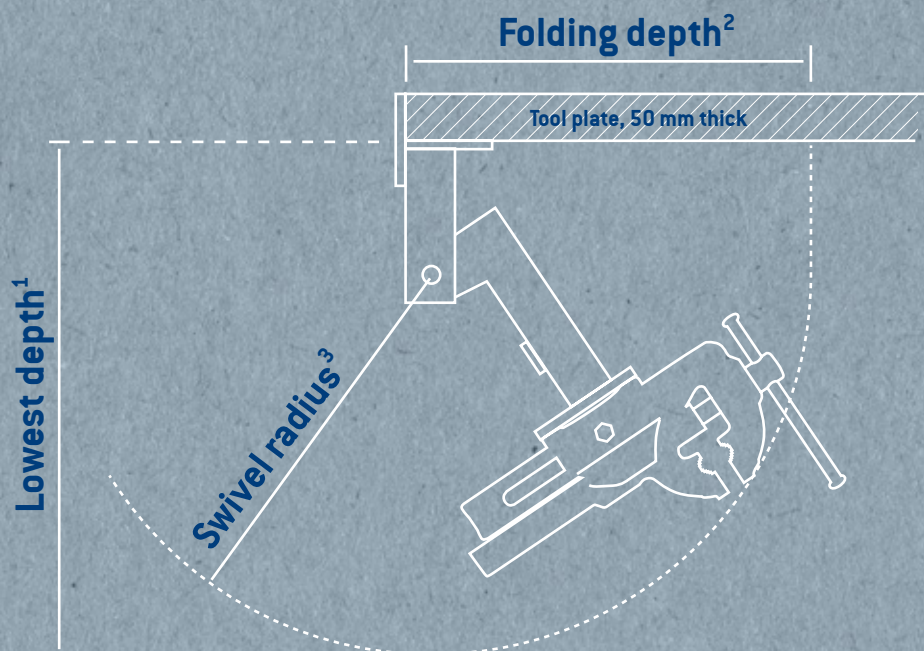

HEUER Collapsible

For greater workbench space.

Collapse, fold and stow. The ideal complement for the bench-vice. The HEUER Collapsible can be stowed under the workbench with ease creating extra space when not in use. The HEUER Collapsible provides an especially ergonomic solution to clustered workspaces in the workshop. In its working position, the vice is fixed sturdily to the workbench and free of any vibration.

When additional height adjustment and rotating capability are needed, the HEUER Collapsible-Lift on the following pages is the right choice.

	Width of jaw/mm*	Lowest depth/mm 1	Folding depth/mm 2	Swivel radius/mm 3	Item No.
120	495	410	390	105 120	
140	535	455	430	105 140	

* Data refers to HEUER Vices.

¹ From lower edge of workbench plate

² From front edge of workbench plate

³ Around point of rotation